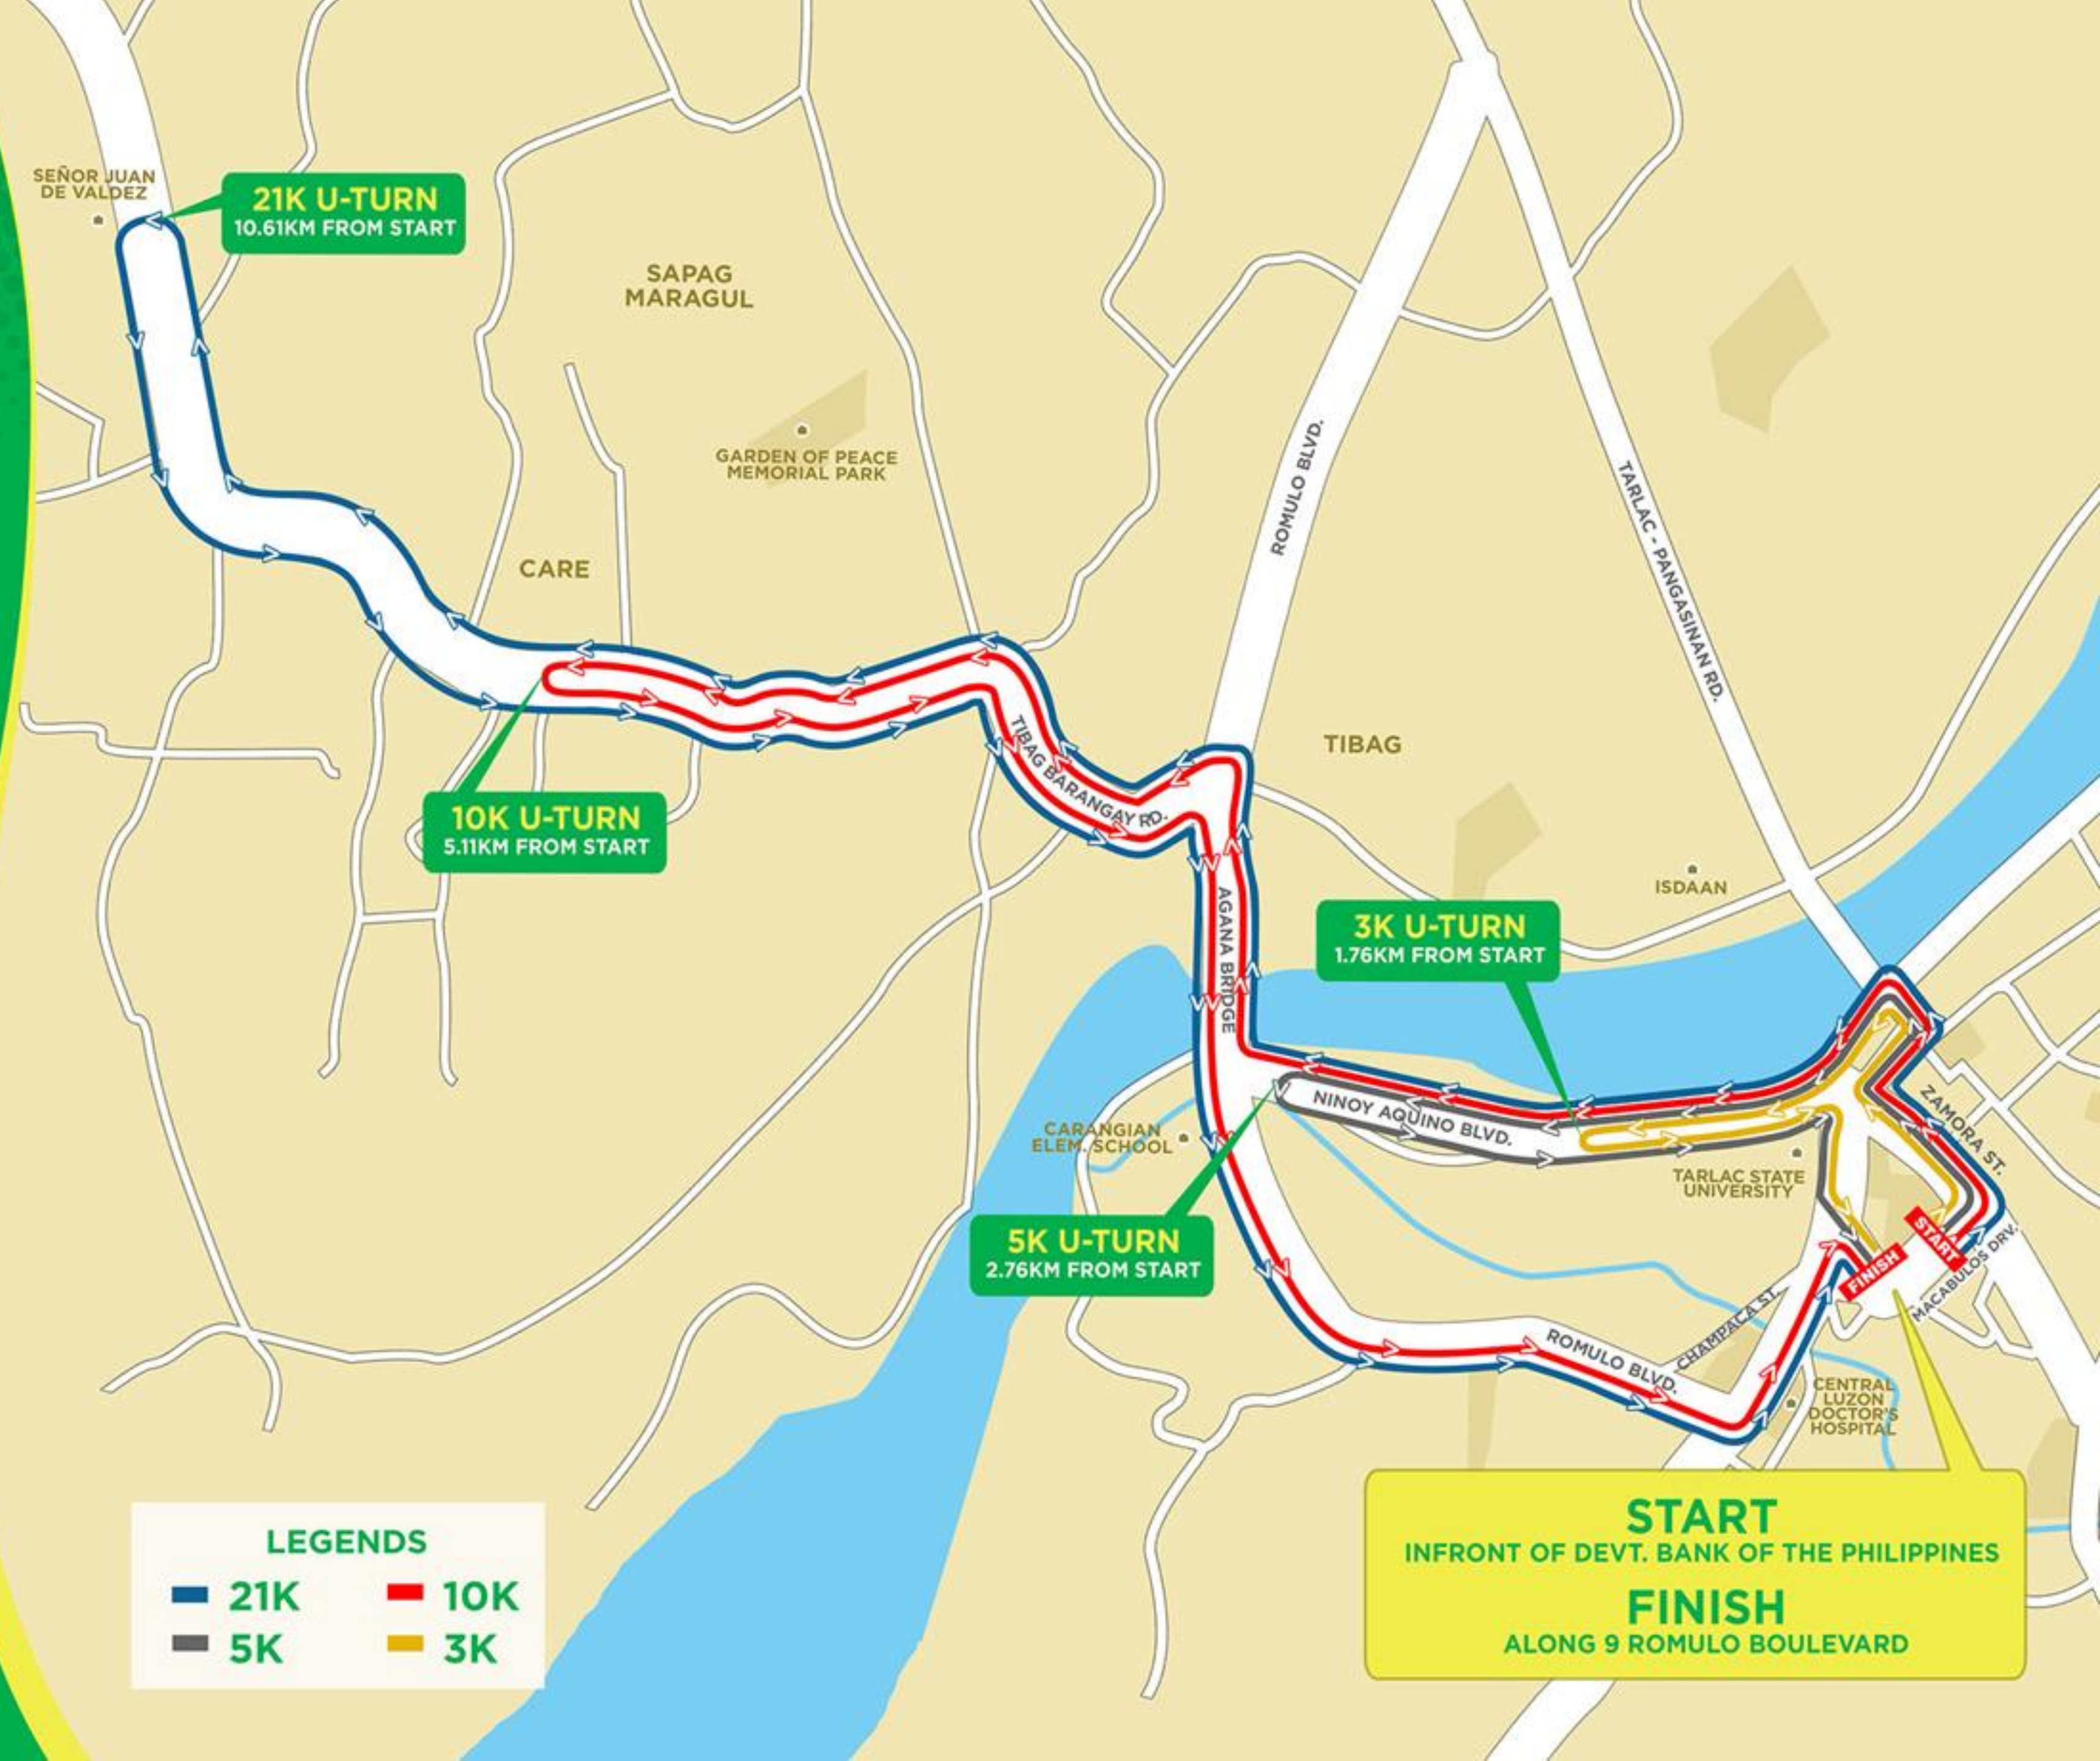

40TH
NATIONAL
 Nestlé
MILO
MARATHON

TARLAC
 JULY 24, 2016

LEGENDS

█ 21K	█ 10K
█ 5K	█ 3K

START
 INFRONT OF DEVT. BANK OF THE PHILIPPINES

FINISH
 ALONG 9 ROMULO BOULEVARD

21K U-TURN
 10.61KM FROM START

10K U-TURN
 5.11KM FROM START

3K U-TURN
 1.76KM FROM START

5K U-TURN
 2.76KM FROM START