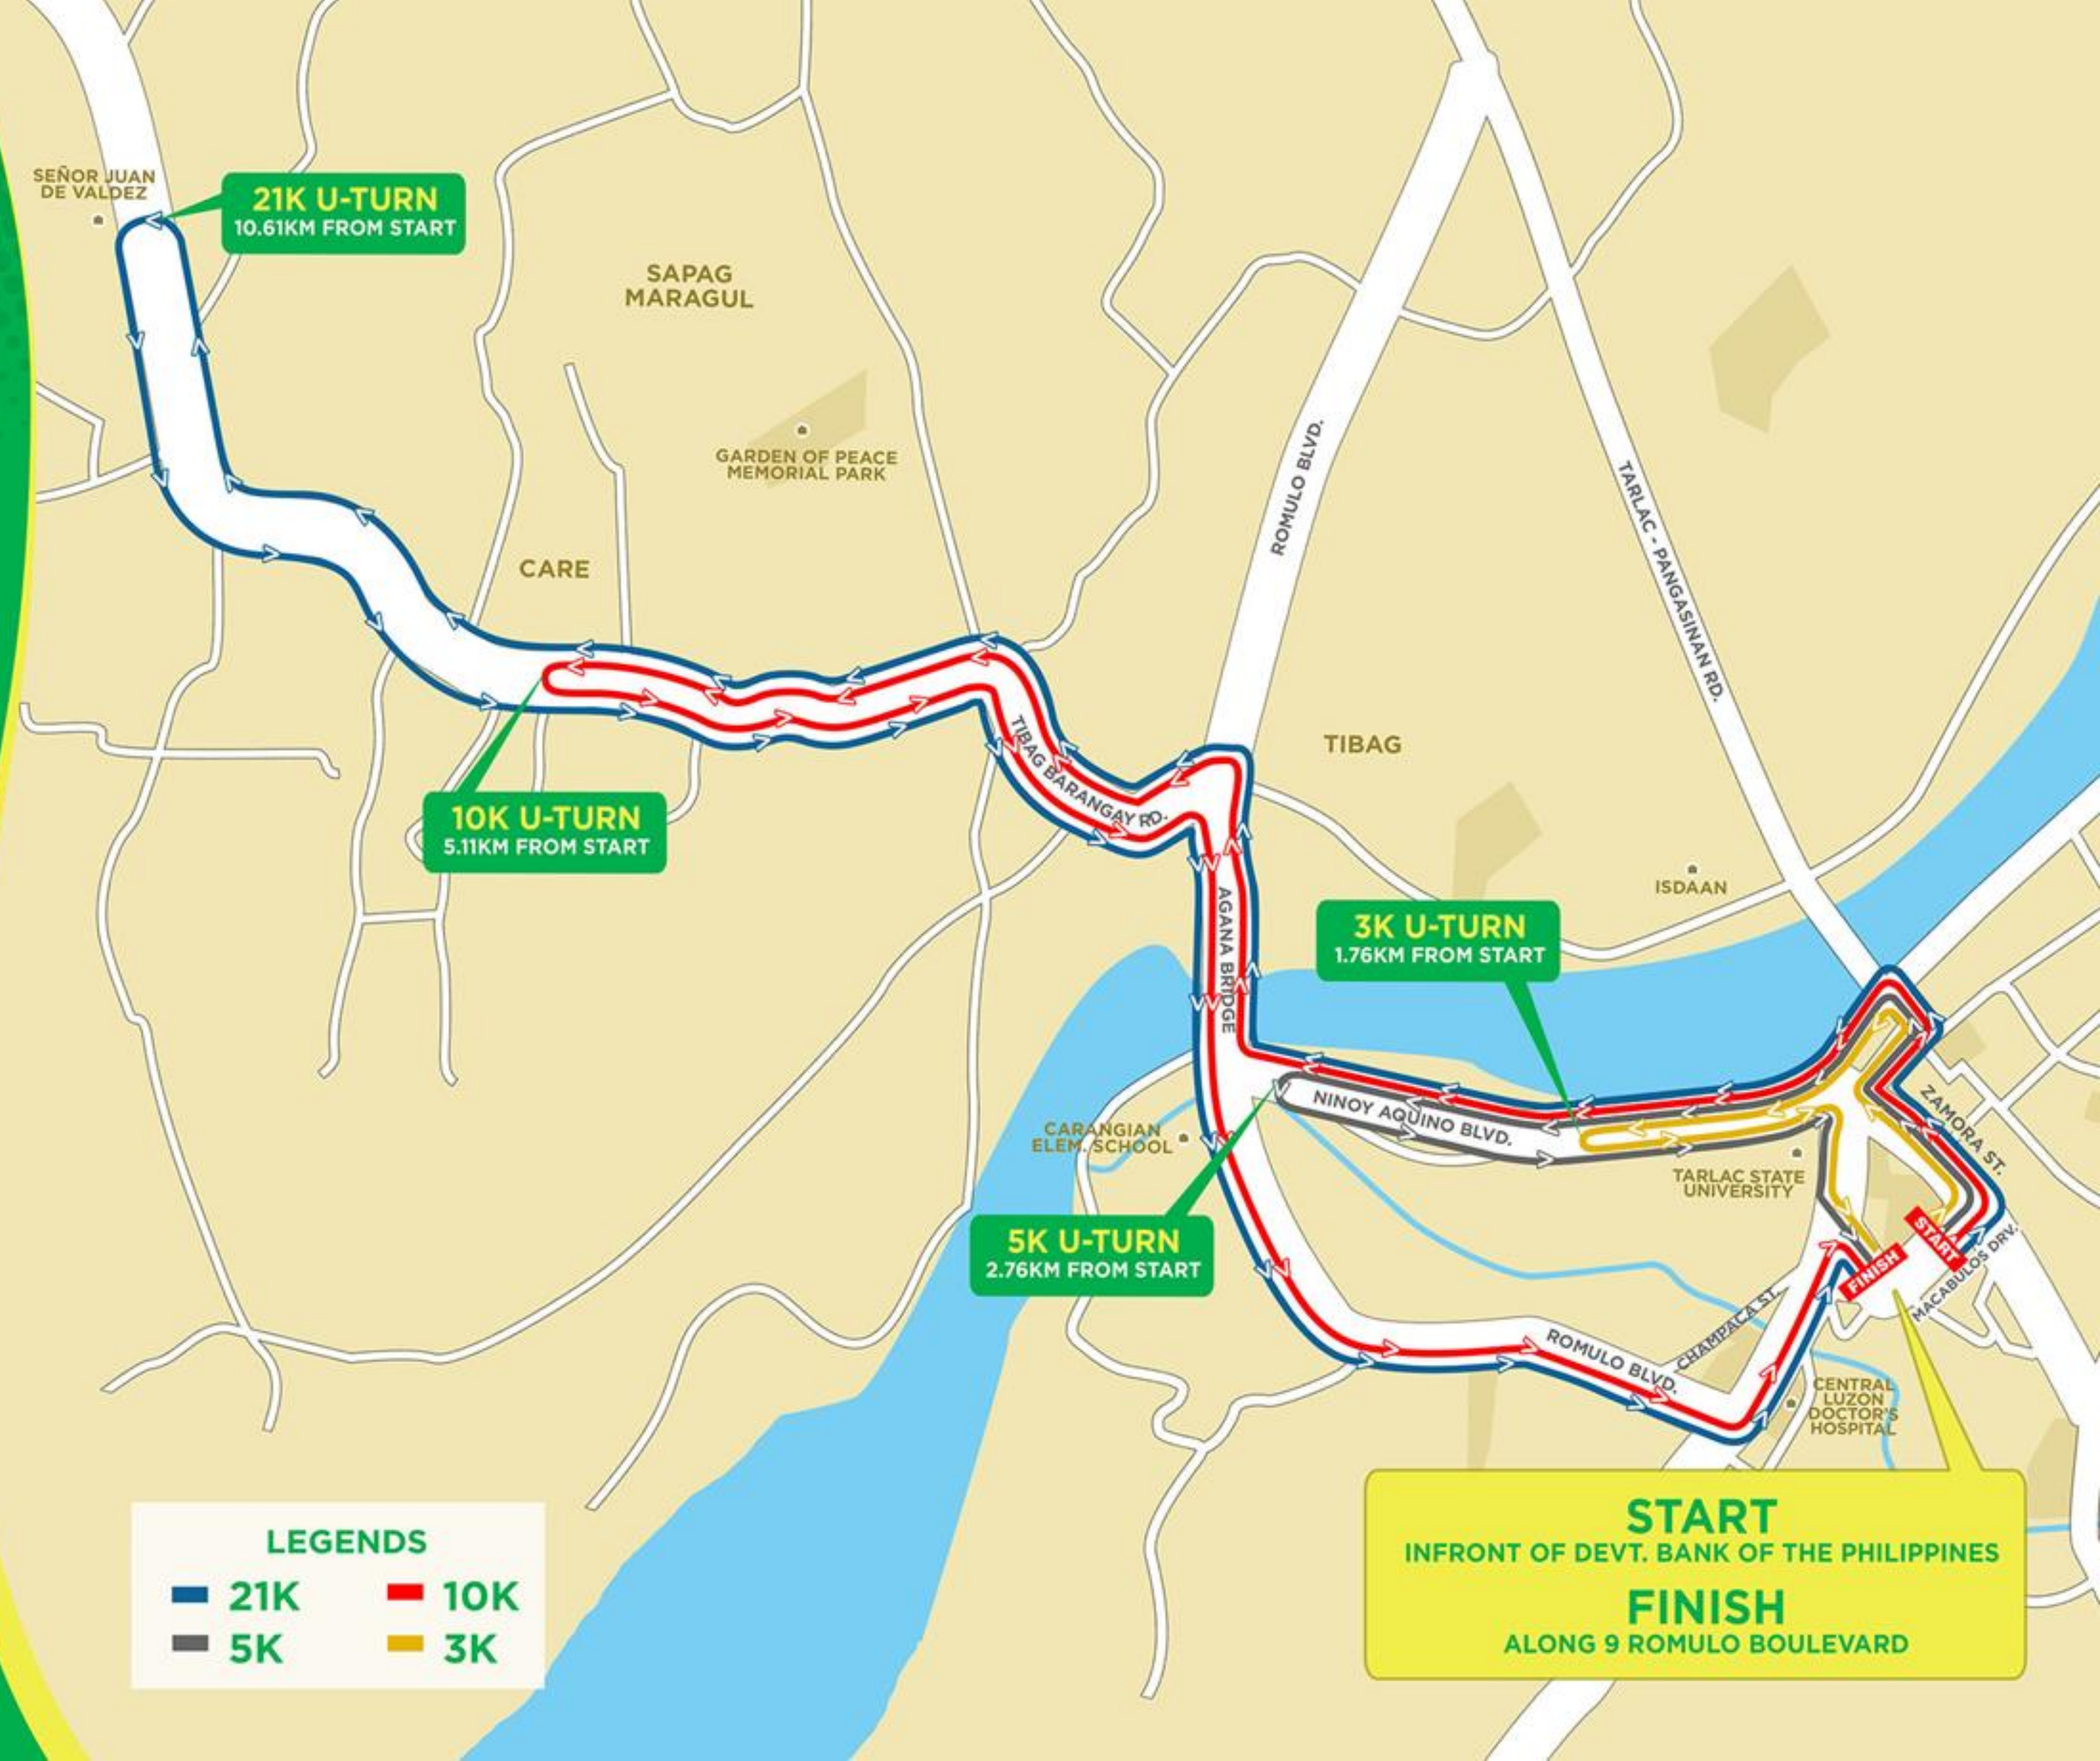

**TARLAC**  
 JULY 24, 2016

**LEGENDS**

<span style="color: blue;">█</span> 21K	<span style="color: red;">█</span> 10K
<span style="color: grey;">█</span> 5K	<span style="color: yellow;">█</span> 3K